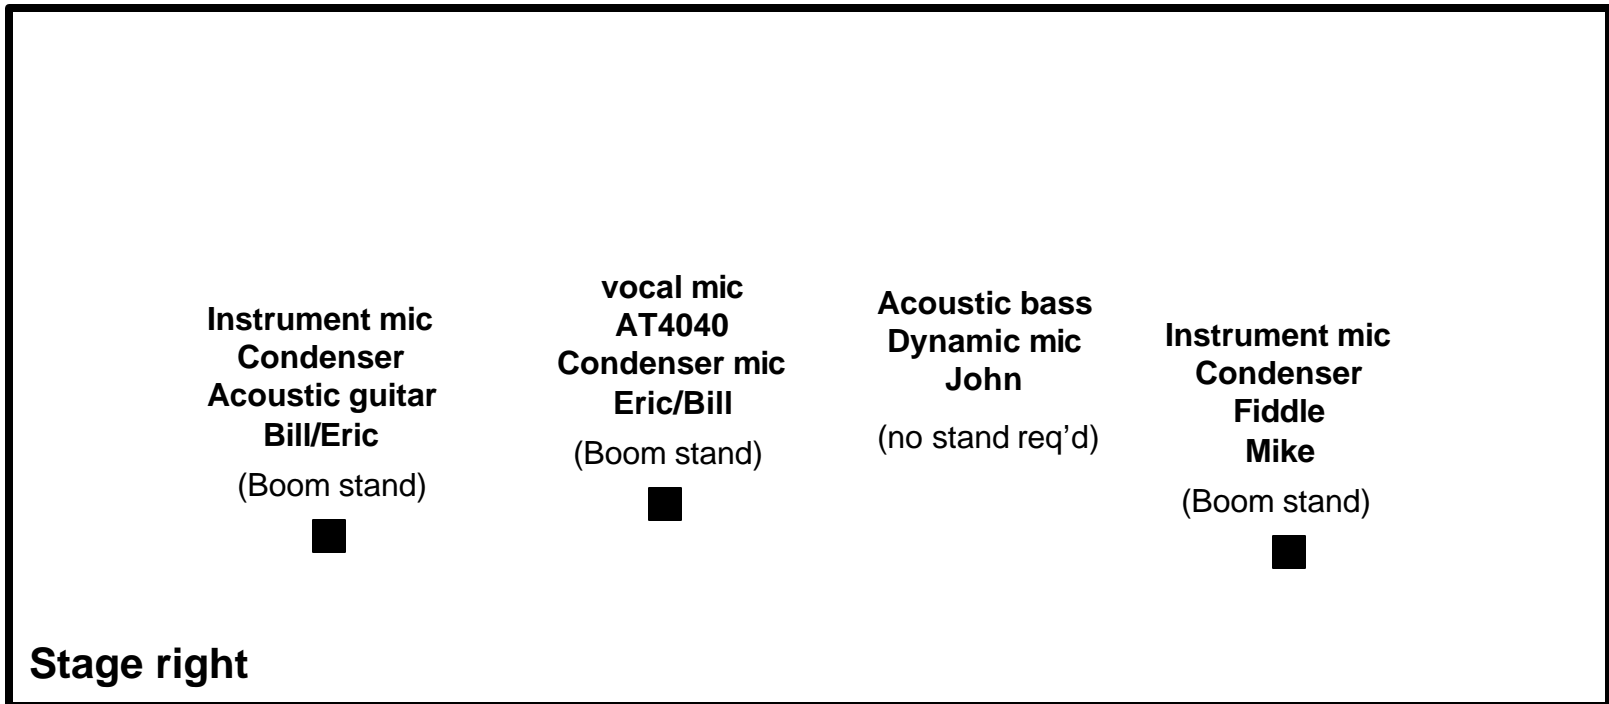

# Northern Lights stage plot-2009

**Northern Lights provides all microphones**

**Condenser mics require phantom power**

**Northern Lights requires no stage monitors**

**Please set "lead" instrument levels to match vocal levels,**